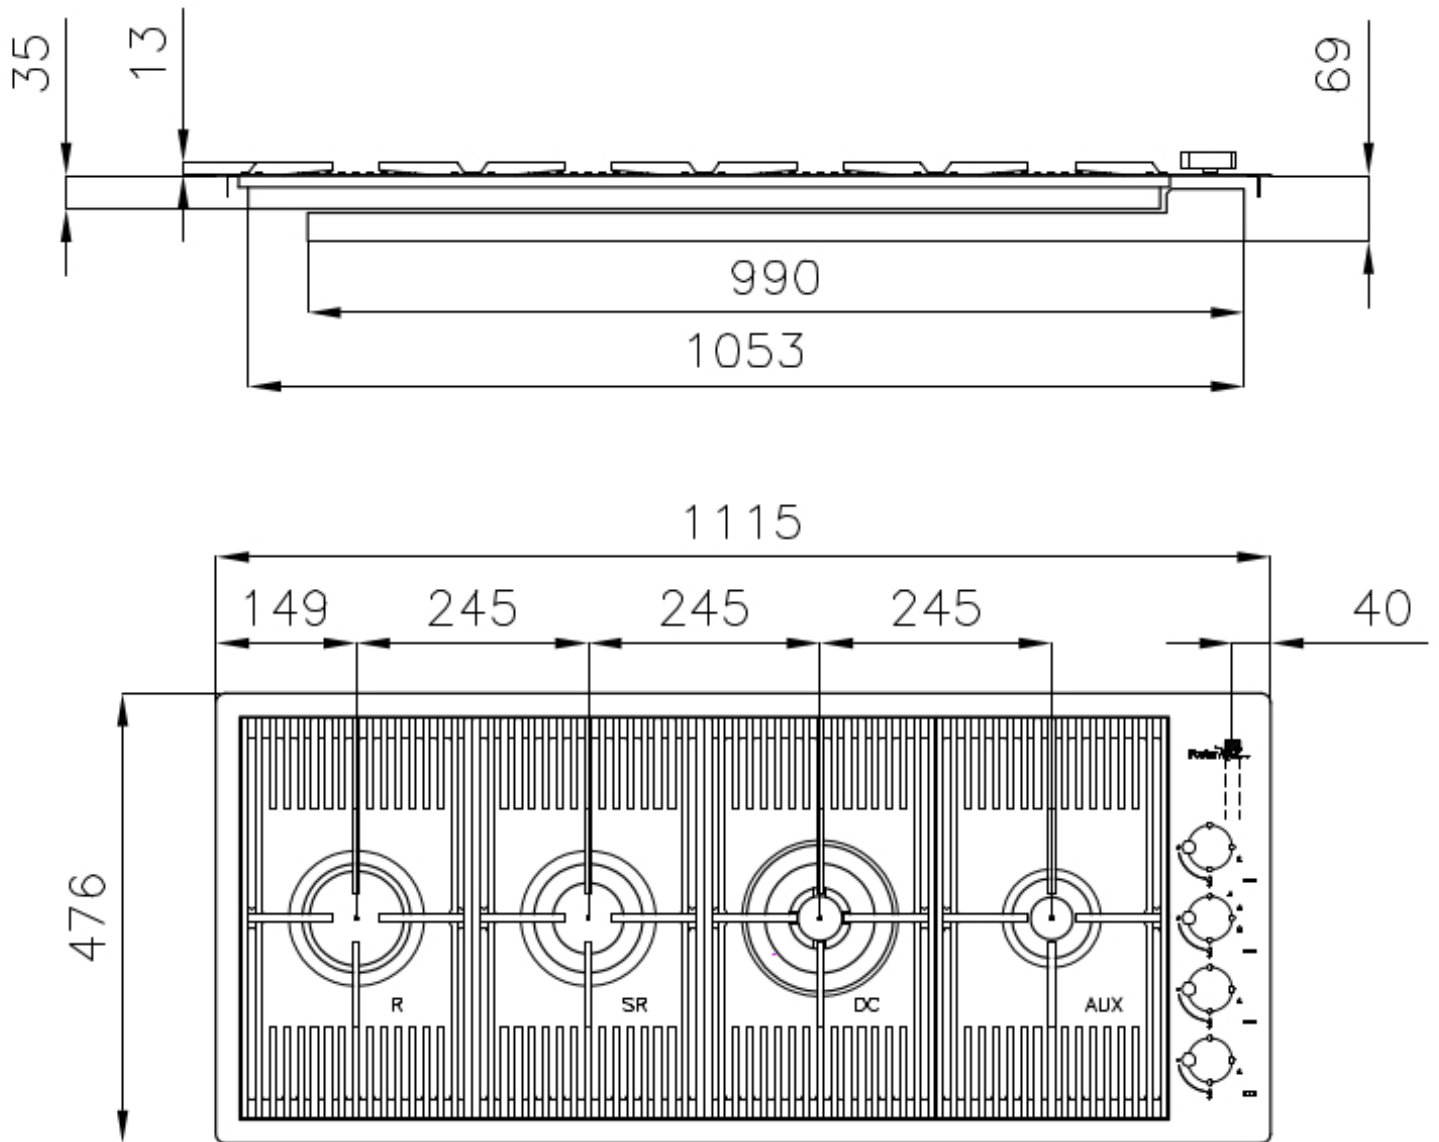

Texture Brushed in line

Supply 220 - 240 V; 50/60 Hz

Dimensions 1115x476 mm

Base size 120 cm

Heating element Four burners

Built-in hole [View technical data sheet](#)

Grids Cast iron grids and enamelled burner covers

TECHNICAL DATA

- Built-in cut out for FTS – Foratura per installazione FTS

GALLERY

RECOMMENDED PAIRINGS

RIVA 855 ÉGOUTTOIR À DROITE
N043 F52

RIVA 855 ÉGOUTTOIR À GAUCHE
N043 F51