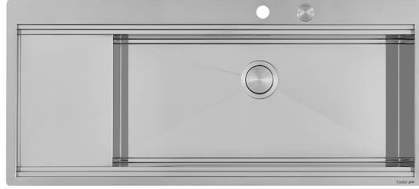

MILANO 4 BRULEURS

Gas hobs

Code: G681 F00

TABLE CUISSON GAZ MILANO A FLEUR INOX - 4 brûleurs

DETAILS

Edge/Installation Type Flush-mount | Top-mount

Finish Foster brushed

Material AISI 304 stainless steel

TECHNICAL DATA

- Built-in cut out for FTS – Foratura per installazione FTS

GALLERY

RECOMMENDED PAIRINGS

RIVA 855 ÉGOUTTOIR À DROITE
N043 F52

RIVA 855 ÉGOUTTOIR À GAUCHE
N043 F51