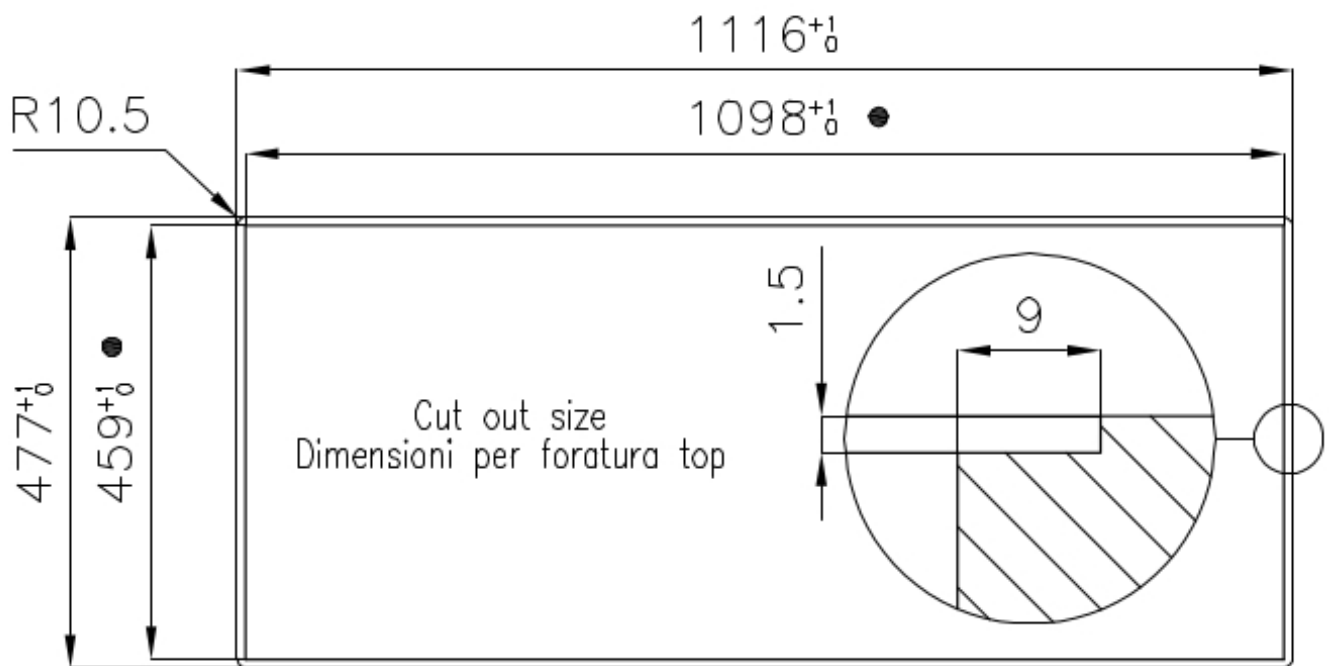

Texture Brushed in line

Supply 220 - 240 V; 50/60 Hz

Dimensions 1115x476 mm

Base size 120 cm

Heating element Four burners

Built-in hole [View technical data sheet](#)

Grids Cast iron grids and enamelled burner covers

TECHNICAL DATA

- Built-in cut out for FTS – Foratura per installazione FTS

GALLERY

RECOMMENDED PAIRINGS

RIVA 855 ÉGOUTTOIR À DROITE
N043 F52

RIVA 855 ÉGOUTTOIR À GAUCHE
N043 F51