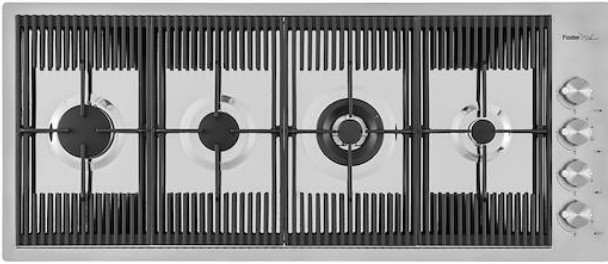

MILANO 4 BRULEURS

Gas hobs

Code: G681 F00

TABLE CUISSON GAZ MILANO A FLEUR INOX - 4 brûleurs

DETAILS

Edge/Installation Type Flush-mount | Top-mount

Finish Foster brushed

Material AISI 304 stainless steel

Texture Brushed in line

Supply 220 - 240 V; 50/60 Hz

Dimensions 1115x476 mm

Base size 120 cm

Heating element Four burners

Built-in hole [View technical data sheet](#)

Grids Cast iron grids and enamelled burner covers

Gas type Tested for installation with natural gas, LPG nozzle set included.

Type Gas Hob

FEATURES

Aeo burners The AEO burners guarantee up to 25% energy saving compared to standard burners. All models are designed with The Dual burner with 2 independent crowns, controlled by a single knob, delivers from 1 to 5KW, a power that can only be found in professional models.

Cast iron grids Cast-iron is the ideal material for an hob grid, this due to the manifold properties characterising it: high heat capacity that improves cooking performance; high weight and stability that improve safety; sturdiness that preserves the hob's original aspect over time; easy cleaning.