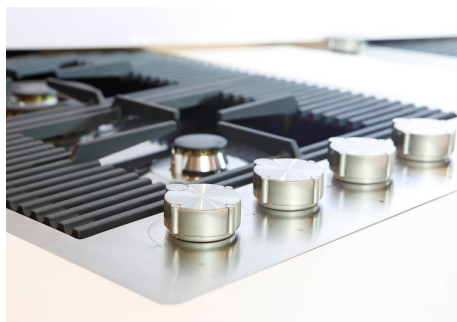

Cast iron grids Cast-iron is the ideal material for an hob grid, this due to the manifold properties characterising it: high heat capacity that improves cooking performance; high weight and stability that improve safety; sturdiness that preserves the hob's original aspect over time; easy cleaning.

Safe cooking

All Foster cooker hobs are equipped with safety valves. They shut off the gas supply very quickly if the flame accidentally goes out.

Special burners

Many Foster hobs are equipped with special burners, with two or three rings of fire that greatly increase the power delivered and the heated surface. In the DUAL models the two fire crowns also have independent ignition, making these burners perfect for both intensive and delicate cooking.

Ultra-flat hob

Design meets functionality in the the ultra-flat models. Elegant grids that form a generously sized overall surface.

Under-knob ignition

The utmost freedom of movement with electronic under-knob ignition, a common feature of all models that allows a one-hand ignition of the burner.

TECHNICAL DATA

- Built-in cut out for FTS – Foratura per installazione FTS

GALLERY

RECOMMENDED PAIRINGS

RIVA 855 ÉGOUTTOIR À DROITE
N043 F52

RIVA 855 ÉGOUTTOIR À GAUCHE
N043 F51